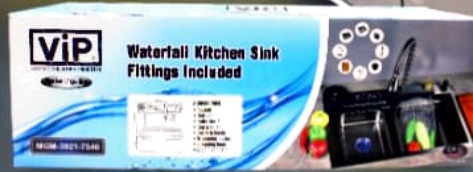

Stainless Steel
Waterfall
Kitchen Sink

MGM-3921-7546

Matt Grey

Knife Holder

Glass Rinser

Soap Dispenser

Waterfall Function

3 Functions Water Spray

Flexible 360°

Chopping Board