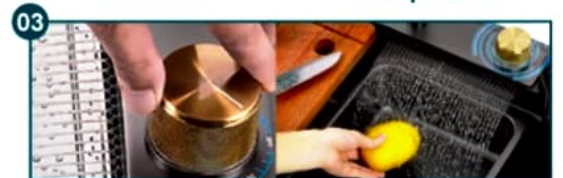

Stainless Steel
Waterfall
Kitchen Sink

MGM-3921-7546

Matt Grey

Knife Holder

Glass Rinser

Soap Dispenser

Waterfall Function

3 Functions Water Spray

Flexible 360°

Chopping Board