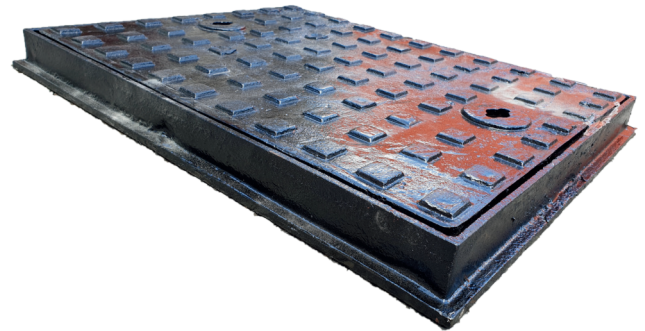

DUCTILE IRON 18" X 24" MANHOLE COVERS

TYPE

LIGHT DUTY

SHAPE

RECTANGULAR

COUNTRY OF ORIGIN

CHINA

TYPE

HEAVY DUTY

SIZE

18" X 24" X 2" (H)

SHAPE

RECTANGULAR

WEIGHT LOADING

LESS THAN 10 TONNES

COUNTRY OF ORIGIN