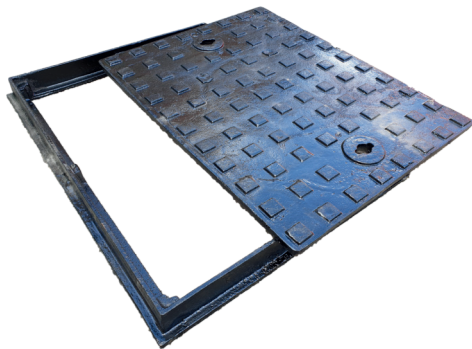

SABAH DISTRIBUTOR

KEKALBOLEH SDN BHD

Reg. No.: 199901021248 (496148-K)

Lot No. 7, Lorong Perindustrian Kolombong Jaya,

Pusat Perindustrian Kolombong Jaya, Mile 5.5,

Jalan Kolombong, 88450 Kota Kinabalu, Sabah, Malaysia.

088-385555

013-8867570

kekalboleh@gmail.com

kekalboleh.com