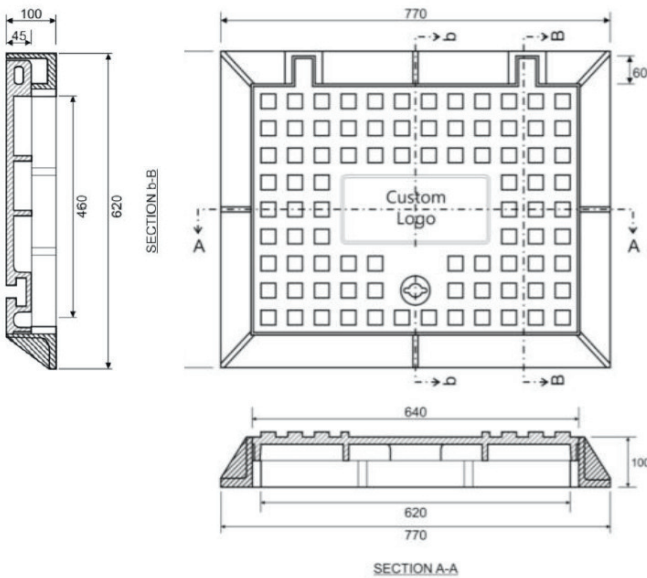

# DUCTILE IRON HEAVY DUTY SURFACE BOX WITH HINGES

<b>SIZE</b>	<b>26" X 20" X 4" (HEIGHT)</b>
<b>HINGES</b>	<b>2 HINGES</b>
<b>SHAPE</b>	<b>RECTANGULAR</b>
<b>COATING</b>	<b>BITUMINOUS</b>
<b>MARKING</b>	<b>JANS</b>
<b>COUNTRY OF ORIGIN</b>	<b>MALAYSIA</b>