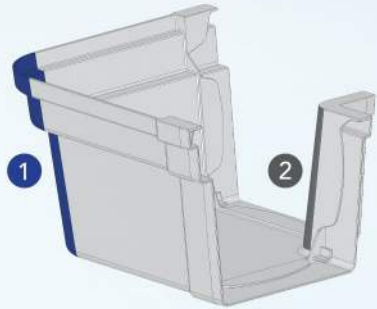

Mitre Joint In 3 Inch

Size	Product Code		Packaging
(mm)	<input type="radio"/> Pearl White	<input checked="" type="radio"/> Marble Grey	(Pcs/Carton)
80	AMI - 3W	AMI - 3G	10

Mitre Joint In 4 Inch

Size	Product Code		Packaging
(mm)	<input type="radio"/> Pearl White	<input checked="" type="radio"/> Marble Grey	(Pcs/Carton)
110	AMI - 4W	AMI - 4G	10

PRODUCT FEATURES

- ① • Curvy Outlook
• Elegant Design
- ② • Smooth Internal Radius Design
• Promote Better Flow

- ③ • Dual Layer Design
• Stronger Structure
- ④ • Easy Installation
• Solid & Robust Holding Grip