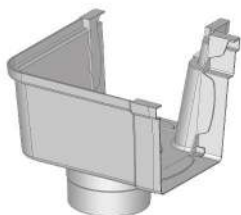

Mitre Joint Out 4 Inch

Size	Product Code		Packaging
(mm)	<input type="radio"/> Pearl White	<input checked="" type="radio"/> Marble Grey	(Pcs/Carton)
110	AMO - 4W	AMO - 4G	10

Mitre Joint In

Product Code		Packaging
<input type="radio"/> Pearl White	<input checked="" type="radio"/> Marble Grey	(Pcs/Carton)
AMI - W	AMI - G	12

Mitre Joint In 3 Inch

Size	Product Code		Packaging
(mm)	<input type="radio"/> Pearl White	<input checked="" type="radio"/> Marble Grey	(Pcs/Carton)
80	AMI - 3W	AMI - 3G	10

Mitre Joint In 4 Inch

Size	Product Code		Packaging
(mm)	<input type="radio"/> Pearl White	<input checked="" type="radio"/> Marble Grey	(Pcs/Carton)
110	AMI - 4W	AMI - 4G	10