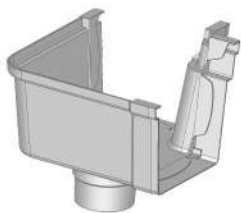

Mitre Joint Out 4 Inch

Size	Product Code		Packaging
(mm)	<input type="radio"/> Pearl White	<input checked="" type="radio"/> Marble Grey	(Pcs/Carton)
110	AMO - 4W	AMO - 4G	10

Mitre Joint In

Product Code		Packaging
<input type="radio"/> Pearl White	<input checked="" type="radio"/> Marble Grey	(Pcs/Carton)
AMI - W	AMI - G	12

Mitre Joint In 3 Inch

Size	Product Code		Packaging
(mm)	<input type="radio"/> Pearl White	<input checked="" type="radio"/> Marble Grey	(Pcs/Carton)
80	AMI - 3W	AMI - 3G	10

Mitre Joint In 4 Inch

Size	Product Code		Packaging
(mm)	<input type="radio"/> Pearl White	<input checked="" type="radio"/> Marble Grey	(Pcs/Carton)
110	AMI - 4W	AMI - 4G	10