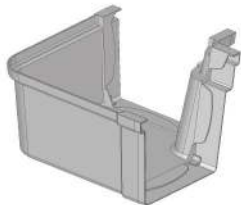

Mitre Joint In

Product Code		Packaging
☐ Pearl White	☒ Marble Grey	(Pcs/Carton)
AMI - W	AMI - G	12