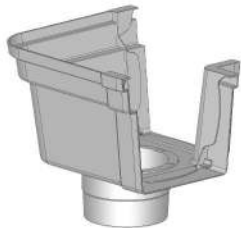

Spout Head 3 Inch

Size (mm)	Product Code		Packaging (Pcs/Carton)
	<input type="radio"/> Pearl White	<input checked="" type="radio"/> Marble Grey	
80	ASH - 3W	ASH - 3G	20

Spout Head 4 Inch

Size (mm)	Product Code		Packaging (Pcs/Carton)
	<input type="radio"/> Pearl White	<input checked="" type="radio"/> Marble Grey	
110	ASH - 4W	ASH - 4G	20

Mitre Joint Out

Product Code		Packaging
<input type="radio"/> Pearl White	<input checked="" type="radio"/> Marble Grey	(Pcs/Carton)
AMO - W	AMO - G	12

Mitre Joint Out 3 Inch

Size	Product Code		Packaging
(mm)	<input type="radio"/> Pearl White	<input checked="" type="radio"/> Marble Grey	(Pcs/Carton)
80	AMO - 3W	AMO - 3G	10

Mitre Joint Out 4 Inch

Size	Product Code		Packaging
(mm)	<input type="radio"/> Pearl White	<input checked="" type="radio"/> Marble Grey	(Pcs/Carton)
110	AMO - 4W	AMO - 4G	10

Mitre Joint In

Product Code		Packaging
<input type="radio"/> Pearl White	<input checked="" type="radio"/> Marble Grey	(Pcs/Carton)
AMI - W	AMI - G	12