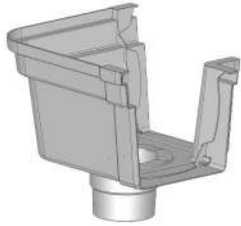

Spout Head 3 Inch

Size (mm)	Product Code		Packaging (Pcs/Carton)
	<input type="radio"/> Pearl White	<input checked="" type="radio"/> Marble Grey	
80	ASH - 3W	ASH - 3G	20

Spout Head 4 Inch

Size (mm)	Product Code		Packaging (Pcs/Carton)
	<input type="radio"/> Pearl White	<input checked="" type="radio"/> Marble Grey	
110	ASH - 4W	ASH - 4G	20

Mitre Joint Out

Product Code		Packaging
<input type="radio"/> Pearl White	<input checked="" type="radio"/> Marble Grey	(Pcs/Carton)
AMO - W	AMO - G	12

Mitre Joint Out 3 Inch

Size	Product Code		Packaging
(mm)	<input type="radio"/> Pearl White	<input checked="" type="radio"/> Marble Grey	(Pcs/Carton)
80	AMO - 3W	AMO - 3G	10